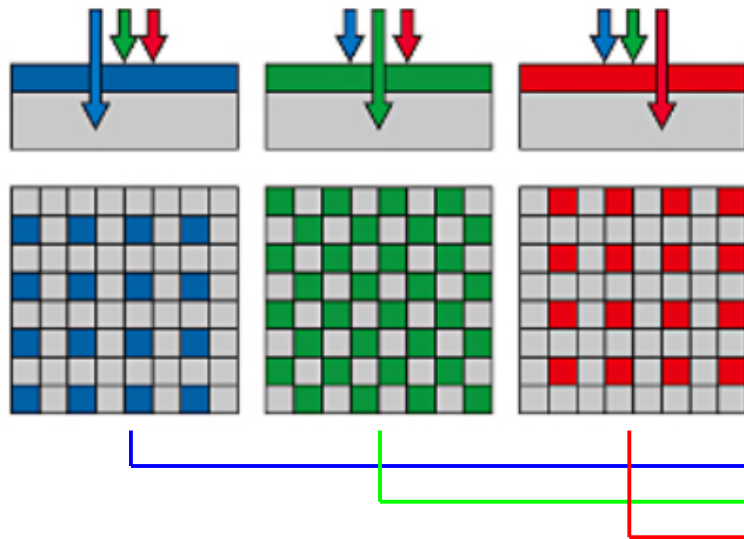

BAYER PATTERN FILTER

FOVEON

TFD