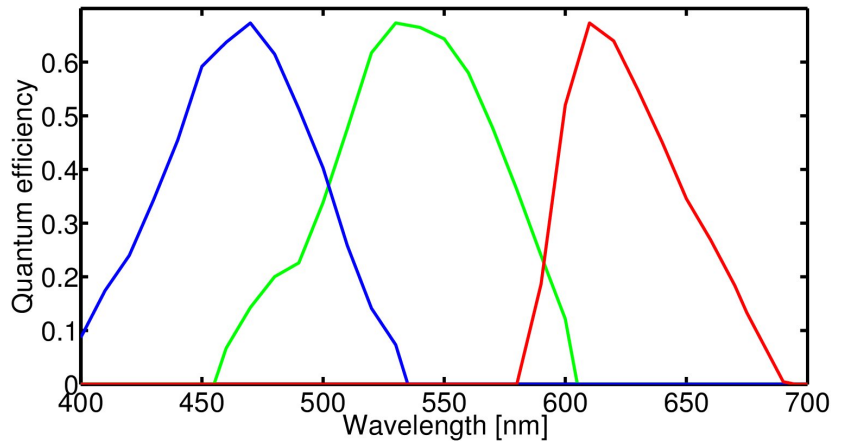

BAYER PATTERN FILTER

FOVEON

TFD