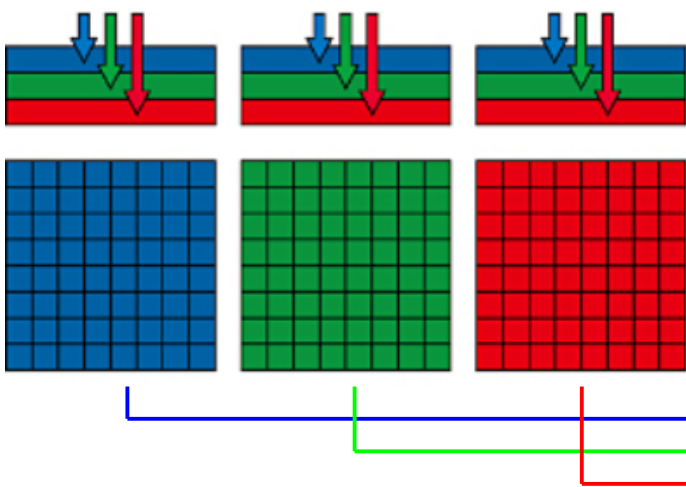

BAYER PATTERN FILTER

FOVEON

TFD