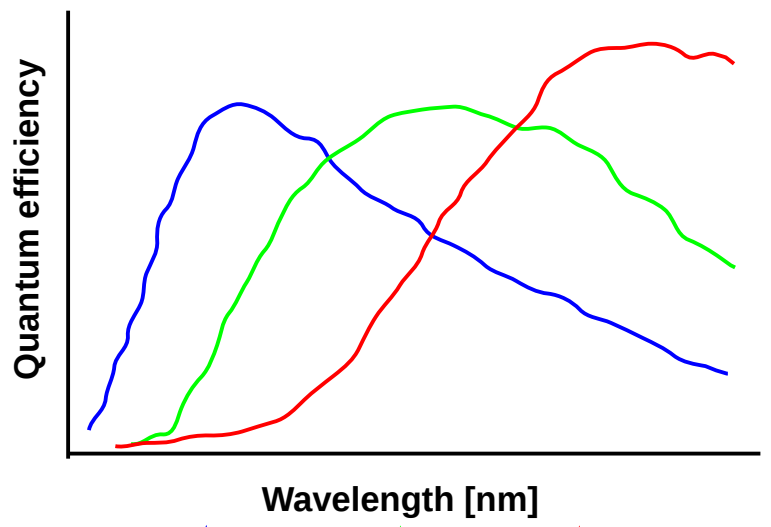

BAYER PATTERN FILTER

FOVEON

TFD